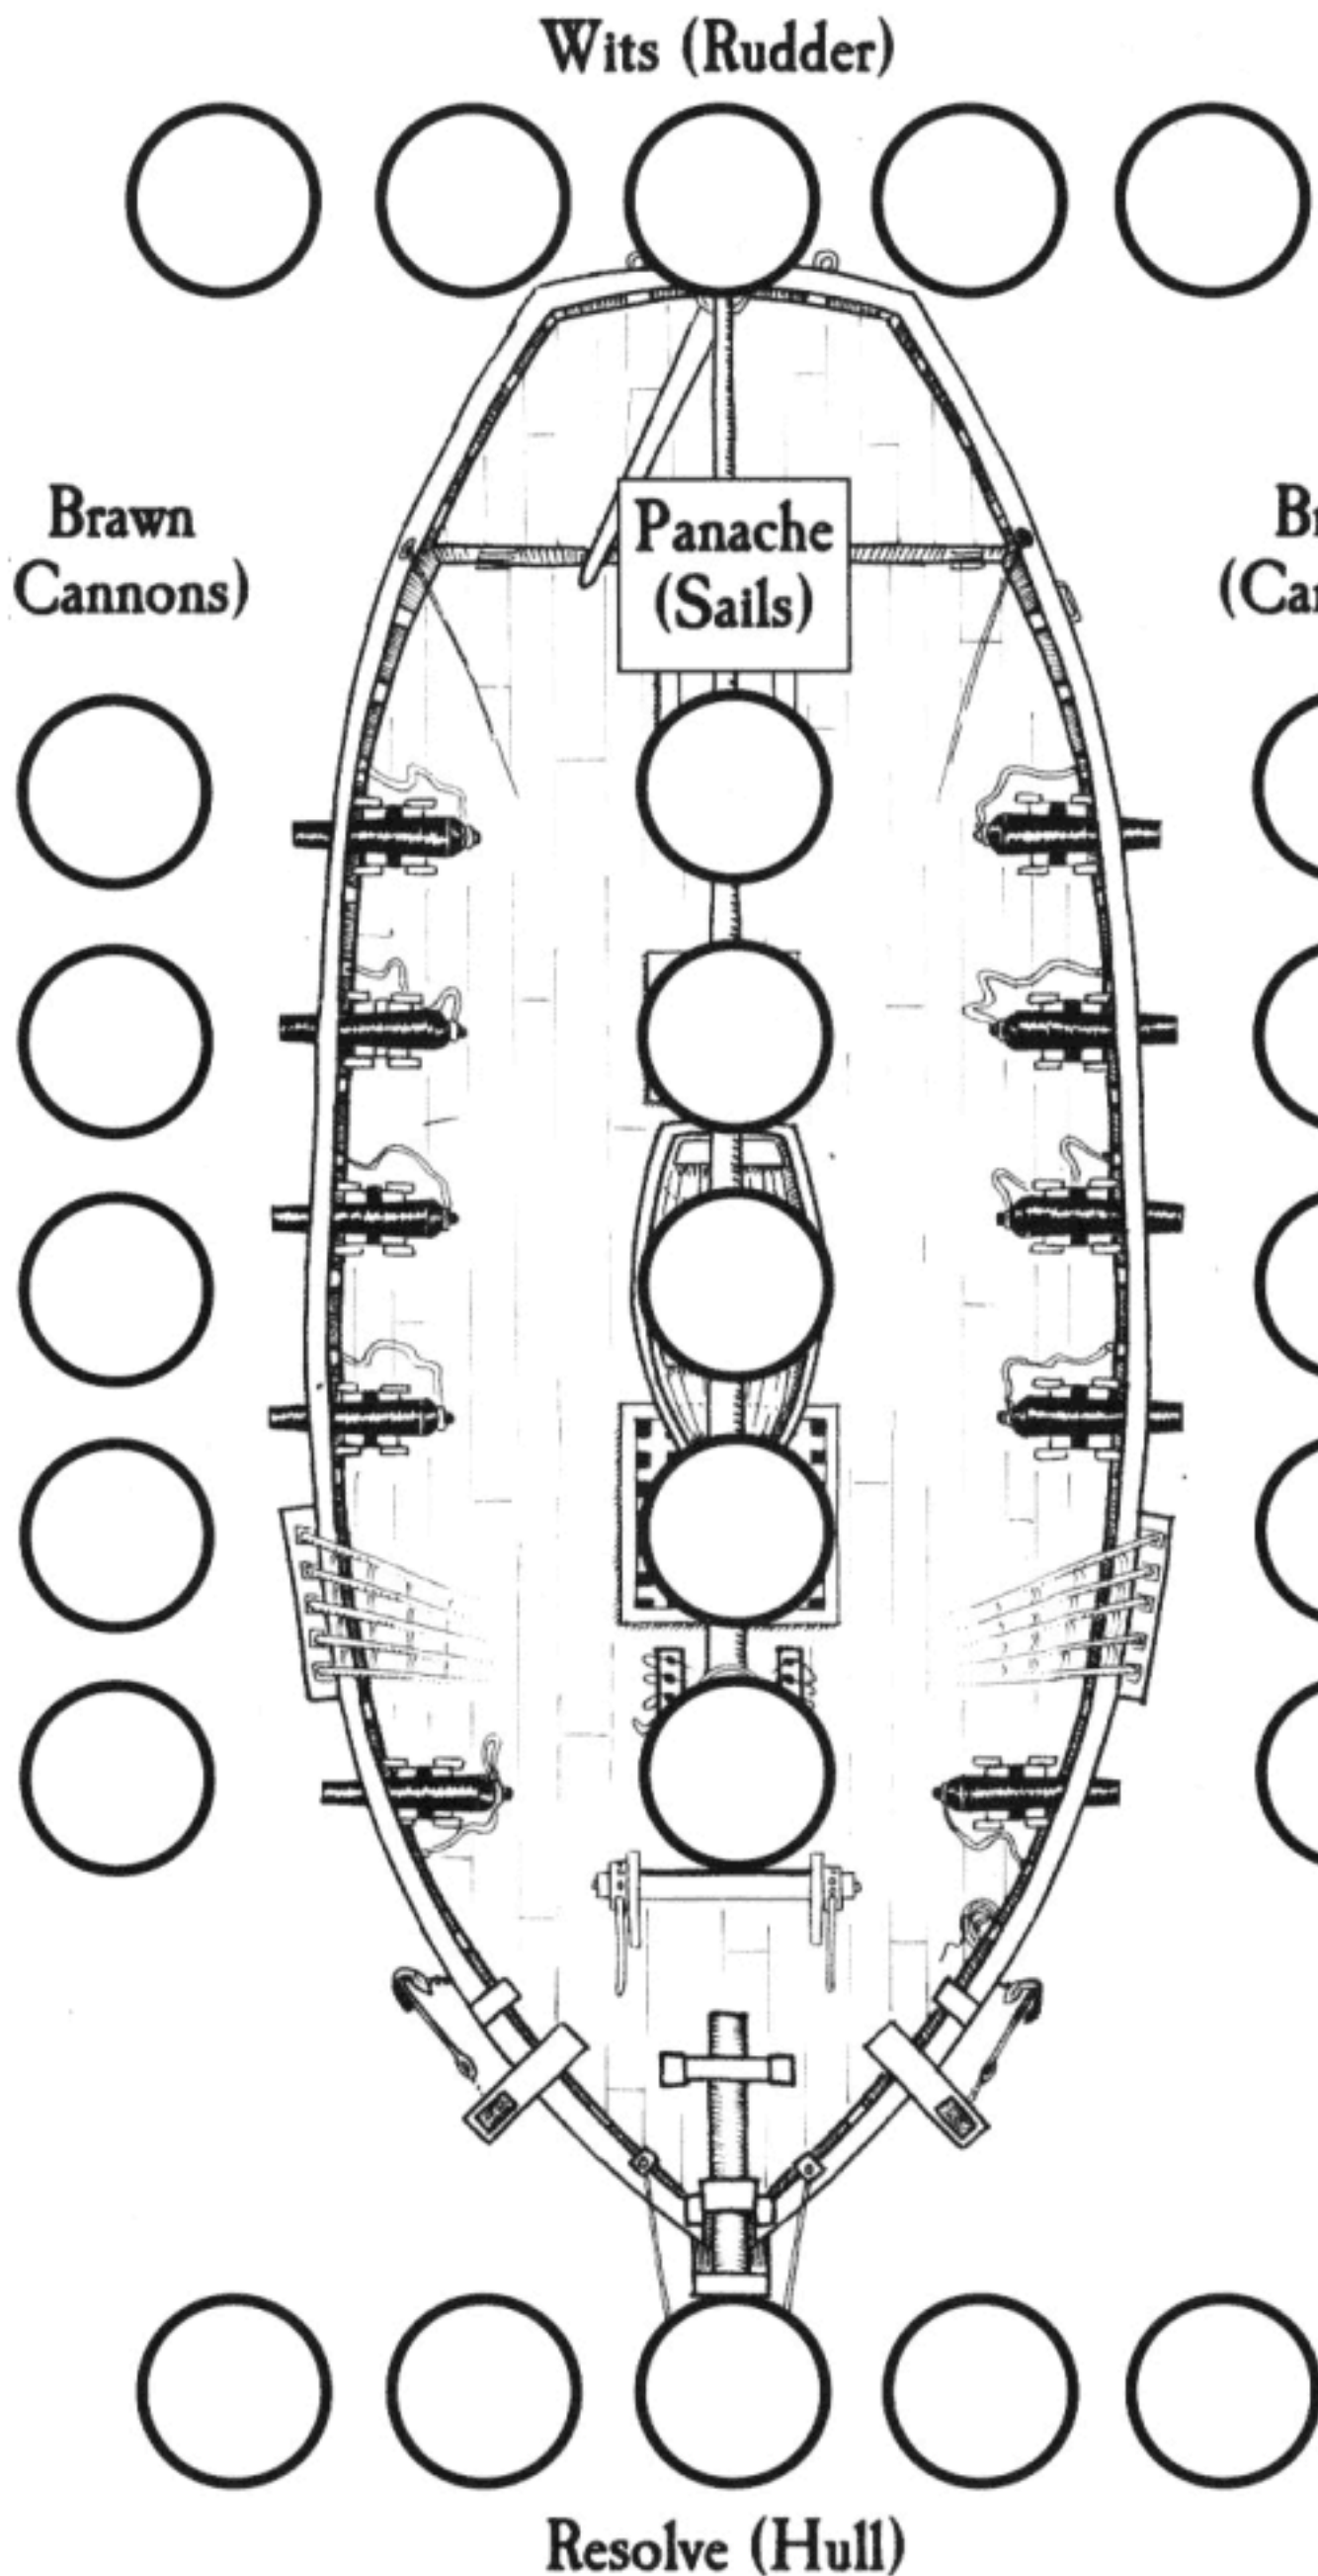

7th Sea Ship Record Sheet

Duty Leads
The positions below are the men who may add their Knacks to the ship's Trait rolls.

Brawn: No bonus
Finesse: Master Gunner
Resolve: Ship's Carpenter
Wits: Pilot
Panache: Master of the Tops

**Brawn
(Cannons)**

**Finesse
(Crew)**

Five empty circles arranged vertically, corresponding to the 'Brawn (Cannons)' label.

Five empty circles arranged vertically, corresponding to the 'Finesse (Crew)' label.

Drama